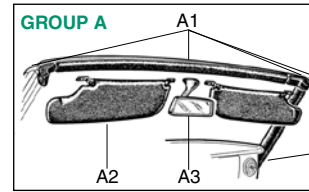

GROUP D: MISCELLANEOUS INTERIOR TRIM PIECES

	Driver	Pass.	Price
D1 Int. panel for trunk release, 1971-85, repro black vinyl on alum.	53286	—	$89.50
- Trunk release lever, 1971-94 (see p. 35 for cable)	13258	—	68.50
D2 Int. panel for trunk/gas lid rel. 1986-94, repro black vinyl on alum.*	53284	—	89.50
D2 As above, but factory original (black vinyl) on plastic	53274	—	145.50
- Gas lid release lever, 1986-94 (see p. 35 for cable)	13323	—	87.50
D3 Heat/vent diffuser, 68mm, 1986-94 style, will also fit 1971-85	22258	—	33.95
D4 Defroster vent (dash top), approx. 80mm, 1986-94	11816	11816	29.95
D5 Pedal pad, clutch or brake	93555	—	1.90
D6 Door panel clip, nylon button type	25029	—	1.15
D7 Door panel clip, male	25069	—	1.95
D8 Door panel clip plug (female for #25069)	25031	—	3.55
D9 Chrome top cap for rear of door gskt., 1966-69	43689	43691	66.95
D10 Chrome top cap for rear of door gskt., 1970-on	93417	93403	42.50
D11 Plastic knob for heater/vent slider	22261	—	10.95
- Ash tray, 1986-94	03626	—	20.50
D12 Shift knob, 1969, original 5-speed type, 15mm shaft	23672	—	39.50
D13 Chromed plastic gauge bezel , angled, fits 1971-85 temp, fuel or oil pressure gauge (not black like 1982-85) (need 3)	17627	—	25.50
D14 Radio blanking plate, Duetto (see p. 63 for Giulia/Giulietta)	02019	—	69.50

* Note: Not for cars with motorized seat belts.

For convertible top hardware and moldings, see page 5.