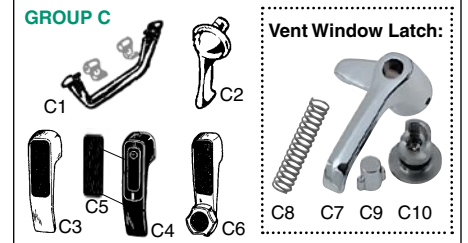

For heater lever trim panels, see page 70