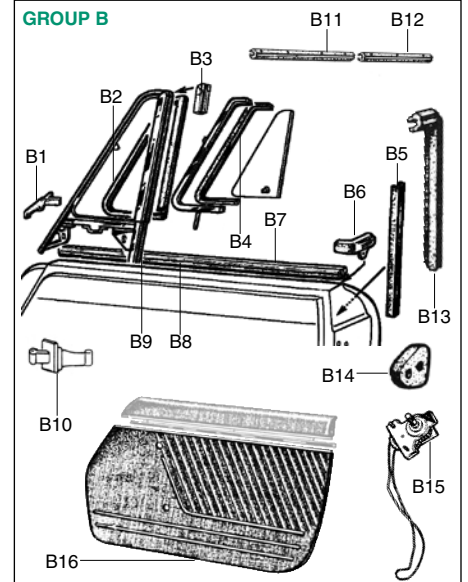

For heater lever trim panels, see page 70