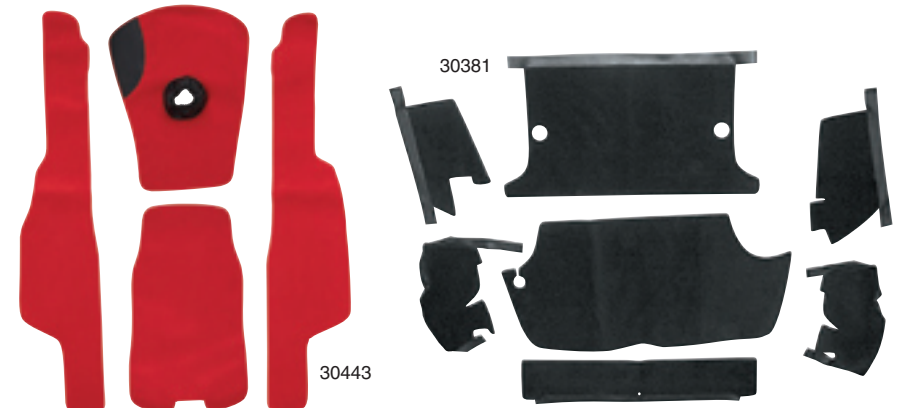

| ALFA ROMEO | Item No. | Price |
|---|----------|-----------------|
| Giulietta Spider, 750-Series, | | |
| Black, 5 pieces | 30438 | \$210.00 |
| Red, 5 pieces | 30444 | 210.00 |
| Giulietta/Giulia Spider, 101 Series, | | |
| Black, 4 pieces# | 30437 | 218.00 |
| Red, 4 pieces# | 30443 | 218.00 |
| Complete interior carpet sets:* | | |
| Black | 30441 | 398.00 |
| Red | 30442 | 425.00 |
| Spider, 1966-69 w/ floor-mount pedals: | | |
| Tunnel carpet set | 30382 | 92.50 |
| Complete interior carpet set | 30431 | 398.00 |
| Rear area carpet | 30451 | 159.00 |
| Rear drape upholstery (see also p. 77) | 30389 | 235.00 |
| Trunk carpet set | 30379 | 289.00 |
| Spider, 1969-77 w/ hanging pedals: | | |
| Complete interior carpet set* | 30432 | 398.00 |
| Rear area carpet | 30452 | 182.50 |
| Spider, 1978-85, all: | | |
| Complete interior carpet set* | 30433 | 385.00 |
| Rear area carpet | 30453 | 188.50 |
| Spider, 1986-90, all: | | |
| Complete interior carpet set* | 30434 | 419.00 |
| Rear area carpet | 30453 | 188.50 |
| Spider, 1991-94, all: | | |
| Rear area carpet | 30454 | 179.00 |
| GTV, 1750 w/ floor-mount pedals: | | |
| Tunnel carpet | 30383 | 39.50 |
| Complete interior carpet set * | 30435 | 449.00 |
| Trunk carpet set | 30381 | 279.00 |
| GTV, 1750/2000 w/ hanging pedals: | | |
| Complete interior carpet set * | 30436 | 429.00 |
| Trunk carpet set | 30381 | 279.00 |

#For cars with rubber mats. *Does not include rear drape/package shelf.

FIAT

Spider, 1975-82: Complete interior carpet set 30439 **\$349.00**

30432

30434

30442

30443

TRUNK CARPET

Durable, charcoal-gray nylon pile, with matching vinyl binding.

| ALFA ROMEO | Item No. | Price |
|----------------------|----------|-----------------|
| Duetto, 1966-67 | | |
| & 750 Spider, 1969 | 98801 | \$112.00 |
| 1750, 2000 Spider, | | |
| 1971-77 | 98802 | 102.00 |
| 2000 Spider, 1978-81 | 98804 | 189.00 |
| 2000 Spider, 1982-93 | 98805 | 218.00 |
| GT, GTV, 1965-74 | 98803 | 102.00 |