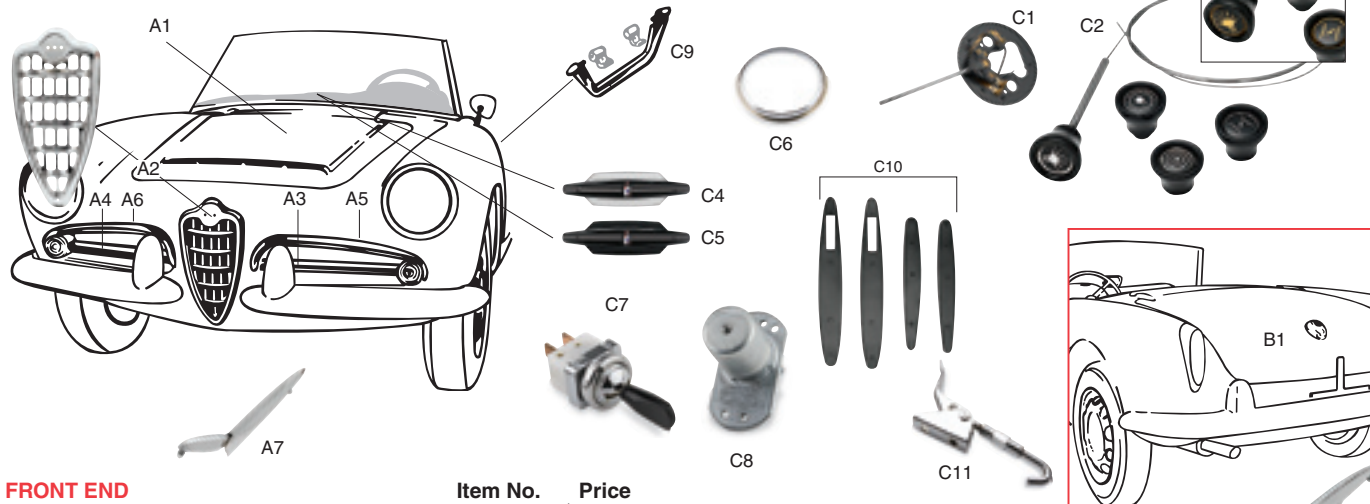

ALFA ROMEO GIULIETTA & GIULIA SPIDER, 1956-65

FRONT END

	Item No.	Price
A1 Hood scoop trim, Giulia 101	34234	\$256.00
A2 Grille (center), all 750 & 101 (emblem not included)	34233	349.00
- Grille-to-body gasket	43887	12.30
A3 Grille insert, (center bar) all 750 & 101, driver side	34232	138.00
A4 Grille insert, (center bar) all 750 & 101, passenger side	34231	138.00
A5 Grille "eyebrow," all 750 & 101, driver side	34229	289.00
A6 Grille "eyebrow," all 750 & 101, passenger side	34228	289.00
A7 Hood hinge set (L & R), all 750 & 101	34238	329.00
- Underhood pad, finished, correct pattern but padding is fiberglass, all 750 & 101	34244	119.50
- Underhood pad, correct material but not finished; 100 x 200cm, all 750 & 101	34237	109.00
- Rubber hood bumper, (set of 2) 1956-64	56753	13.95
- Wiper blades (set of 2), Giulia 101 w/bayonet arm	56751	20.95
- Wiper blades (set of 2), Giulia 101 w/hook-style arm	56752	25.95
- Front limiting cable, Giulia, 1962-65, need 2 per car	56781	82.65
- Front limiting cable bushing, Giulia, 1962-65, need 2 per side	56782	25.95