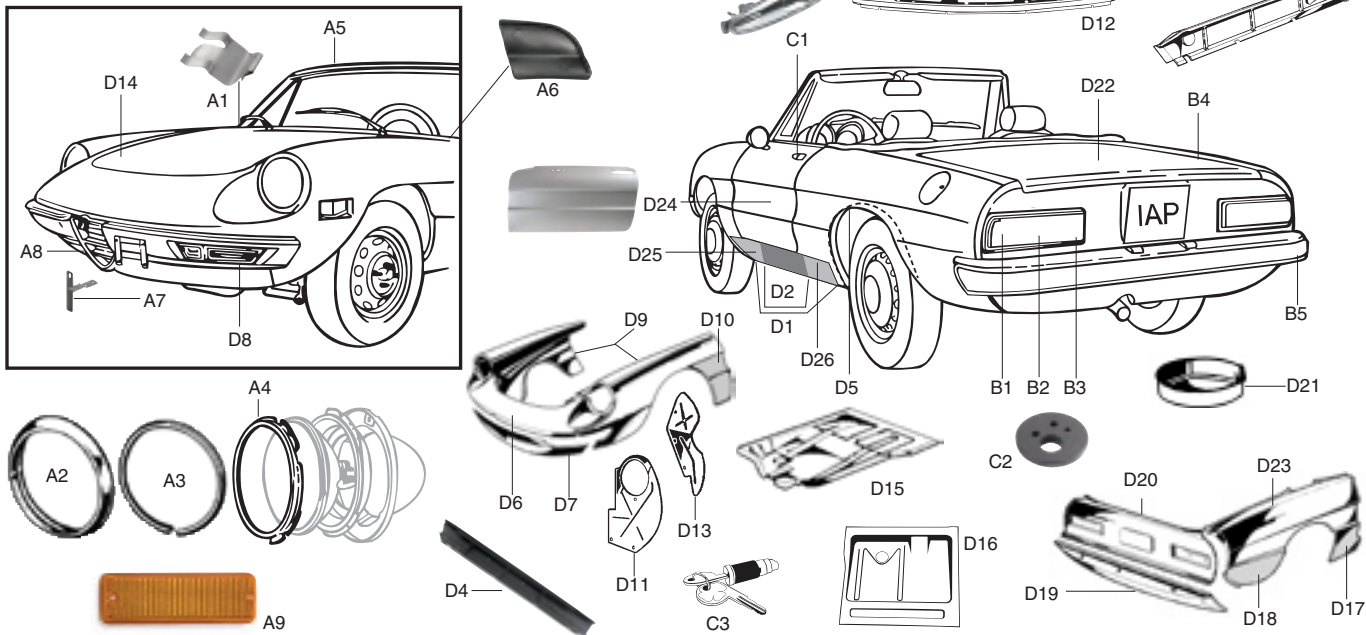

ALFA ROMEO SPIDER, 1971-82

FRONT END

	Item No. Driver	Item No. Pass.	Price
A1 Spring clip to hold cowl vent panel (in front of windshield); need 7	43566	—	\$ 6.95
A2 Headlamp rim, stainless steel	03804	83128	66.95
A2 Headlamp rim, chrome, Carello	83124	83125	67.95
A3 Gasket for headlamp rim (does both sides)	03819	—	9.25
A4 Headlamp rim, stainless steel	13524	13524	29.95
A5 Windshield gasket	43527	—	69.50
A6 Rubber molding under windshield pillars	34035	19039	6.95
A7 Front license plate bracket, req. 2	08301	—	48.50
A8 Grille, chrome, 1971-74	93501	—	209.00
A9 Under bumper light lens, 1975-82	81448	81448	43.50
- Hood prop clip, 1980-82	03584	—	1.80
- Hood rubber bump plug (req. 2)	43646	43646	5.25
- Engine cowl molding	43705	—	46.75
- Cowl drain hose, molded, under dash	43643	—	26.50