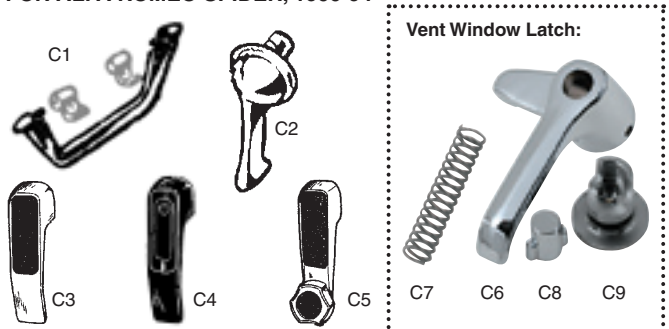

KEY BLANKS

FOR FIAT AND ALFA ROMEO

For information on key blanks for ignition and door locks, call us with the code number from the original key.

INNER DOOR HANDLES

FOR ALFA ROMEO SPIDER, 1966-94

	Item No. Driver	Item No. Pass.	Price
C1 Inner door pull, 1967-78, driver side, with hinges	93541	—	\$56.50
C2 Inner door handle, 1967-74 (lever)	13286	13286	74.50
C3 Inner door handle, 1975-81 (lever)	13272	13272	20.50
C4 Inner door handle, 1982-94 black, w/ out plastic insert*	13289	13289	49.50
C5 Window crank handle (non-pwr), 1975-89	93535	93535	21.95
- Window handle trim washer	13326	13326	9.50
- Vent window latch, complete w/pins & spring	13335	13336	59.50
C6 Vent window handle only	13334	—	34.50
C7 Vent window handle spring	13329	13329	4.15
C8 Vent window handle button	13327	13327	7.85
C9 Vent window handle swivel post	13328	13328	24.95