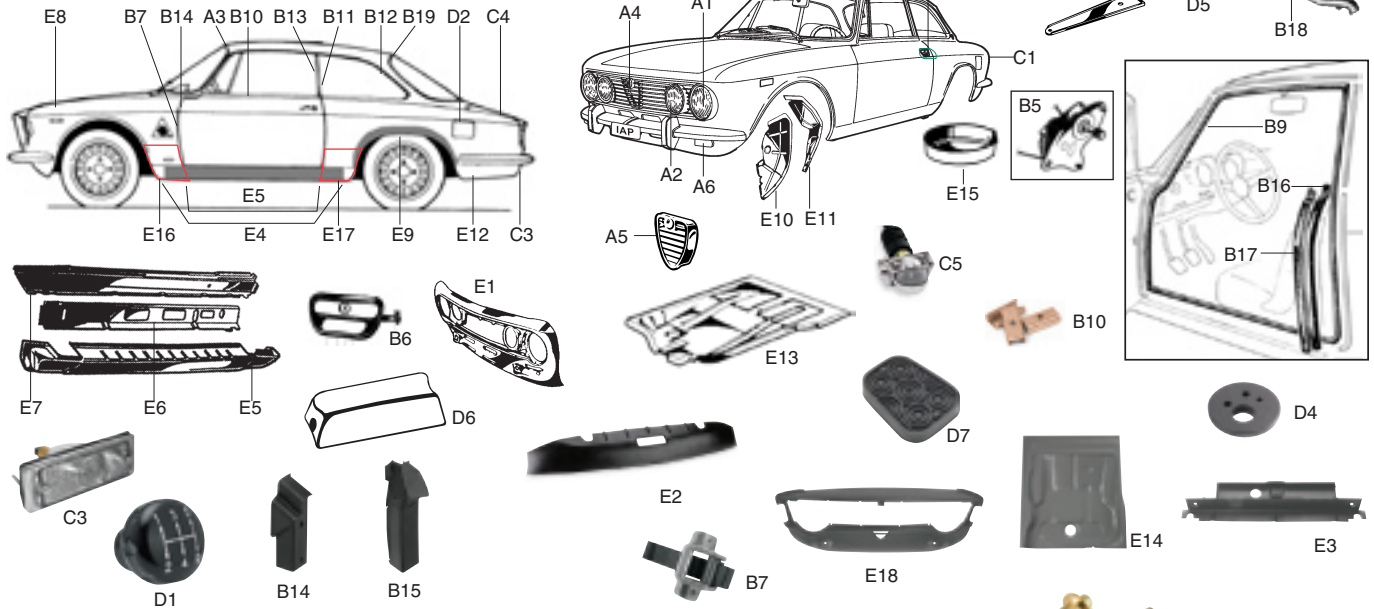

ALFA ROMEO GT, GTV 1965-74

		Item No.	Item No.	Price
		Driver	Pass.	
A1	Headlight gasket	13247	13247	\$ 16.95
A2	Fog lamp gasket	13248	13248	14.50
A2	Fog lamp, 1969-74, Amber	13501	13501	19.95
A2	Fog lamp, 1969-74, Clear	13502	13502	12.95
A3	Windshield gasket (not for glue-in type)	43695	—	92.50
-	Hood bump plug, adjustable (req. 2)	43646	43646	5.25
-	Round plastic cap covering wiper arm mount bolt, silvery-gray	83201	83201	3.95
A4	2000 GTV Grille (3 pc.), 1973-74	83115	—	269.00
A5	1300-1750 GTV Grille, 1968-71	83116	—	359.00
A6	Under bumper light lens, GTV 1971-74	81448	81448	43.50

		Item No.	Item No.	Price
		Driver	Pass.	
B1	Inner door handle, GT/GTV/GT Jr. 1965-71	93536	93537	\$44.95
B2	Inner door handle, GTV, 1972-74	13272	13272	20.50
B3	Window winder handle, GTV 1965-69	93538	93538	32.50
B4	Window winder handle, GTV 1972-74	93535	93535	21.95
B5	Window regulator (note: shaft is 41mm long; some cars have 33mm shaft)	93509	93510	84.95
B6	Outer door handle w/lock & key	93530	93531	149.50
B6	Set of 2 door handles w/ matching keys	13293	—	299.00
B6	Outer door handle gasket (set of 2 for both sides)	13388	—	18.45
-	Mount. bracket behind outer door handle	13309	13309	24.50
B7	Door check	03529	03529	102.95
B8	Door hinge repair kit, set of 2 for 1 side	03531	03531	47.50
B9	Rubber door molding, inner, long	82704	82703	85.50
B10	Side window felt, order two per side	43694	43694	15.50
B11	Rubber window blocks, set of 3 for 1 side	43683	43683	15.50
B11	Rear window hinge plates, set of 3 for 1 side	43698	43698	13.95
B12	Rear quarter window gasket set of 2	43688	—	69.25
B13	Rear quarter window vertical gasket set of 2	43682	—	21.95
B14	Window guide rubber cap, front, 2	43692	—	39.95
B15	Window guide rubber cap, rear, 2	43693	—	38.50
B16	B-pillar metal trim, set of 2	43681	—	78.50
B17	B-pillar metal trim gasket (1 per side)	43686	43686	17.95
B18	Rain channel, 5" in door jamb, set of 2	43684	—	21.95
B19	Rear window gasket	43696	—	92.50