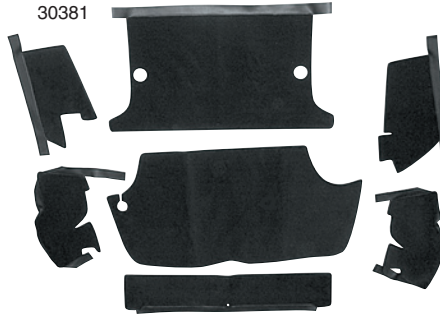

CARPET SETS

FOR ALFA ROMEO AND FIAT - DIRECT FROM ITALY

Now available with correct pile and jute backing.
Black only, except where noted.

ALFA ROMEO	Item No.	Price
Giulietta Spider, 750-Series,		
Black, 5 pieces	30438	\$220.00
Red, 5 pieces	30444	220.00
Giulietta/Giulia Spider, 101 Series,		
Black, 4 pieces#	30437	215.50
Red, 4 pieces#	30443	215.50
Complete interior carpet sets:*		
Black	30441	425.00
Red	30442	425.00
Spider, 1966-69 w/ floor-mount pedals:		
Tunnel carpet set	30382	98.50
Complete interior carpet set	30431	439.00
Rear area carpet	30451	169.50
Rear drape upholstery (see also p. 75)	30389	229.00
Trunk carpet set	30379	298.00
Spider, 1969-77 w/ hanging pedals:		
Complete interior carpet set*	30432	429.00
Rear area carpet	30452	169.50
Spider, 1978-85, all:		
Complete interior carpet set*	30433	429.00
Rear area carpet	30453	169.50
Spider, 1986-90, all:		
Complete interior carpet set*	30434	429.00
Rear area carpet	30453	169.50
Spider, 1991-94, all:		
Rear area carpet	30454	169.50
GTV, 1750 w/ floor-mount pedals:		
Tunnel carpet	30383	89.50
Complete interior carpet set *	30435	449.00
Trunk carpet set	30381	294.00
GTV, 1750/2000 w/ hanging pedals:		
Complete interior carpet set *	30436	439.00
Trunk carpet set	30381	294.00
<i>#For cars with rubber mats.</i>		
<i>*Does not include rear drape/package shelf.</i>		
FIAT		
Spider, 1975-82:		
Complete interior carpet set	30439	385.00

30432

30381

30443

30382

30383

LEATHER SHIFT & HANDBRAKE BOOTS

Leather Handbrake Boots FOR ALFA ROMEO

Our high-quality boot is original on 1979-85 Spiders. Fits earlier models if four snap fittings (included) are installed in carpet. Black. #93215, \$41.50
 For 1986-on Spider #93558, \$29.50

Universal leather boot, held in place by existing carpet or rubber matting. For any Alfa model with 3 x 5 inch opening around handbrake. Black. #93216, \$34.95
 For GTV6, in black #93218, \$43.95

93215