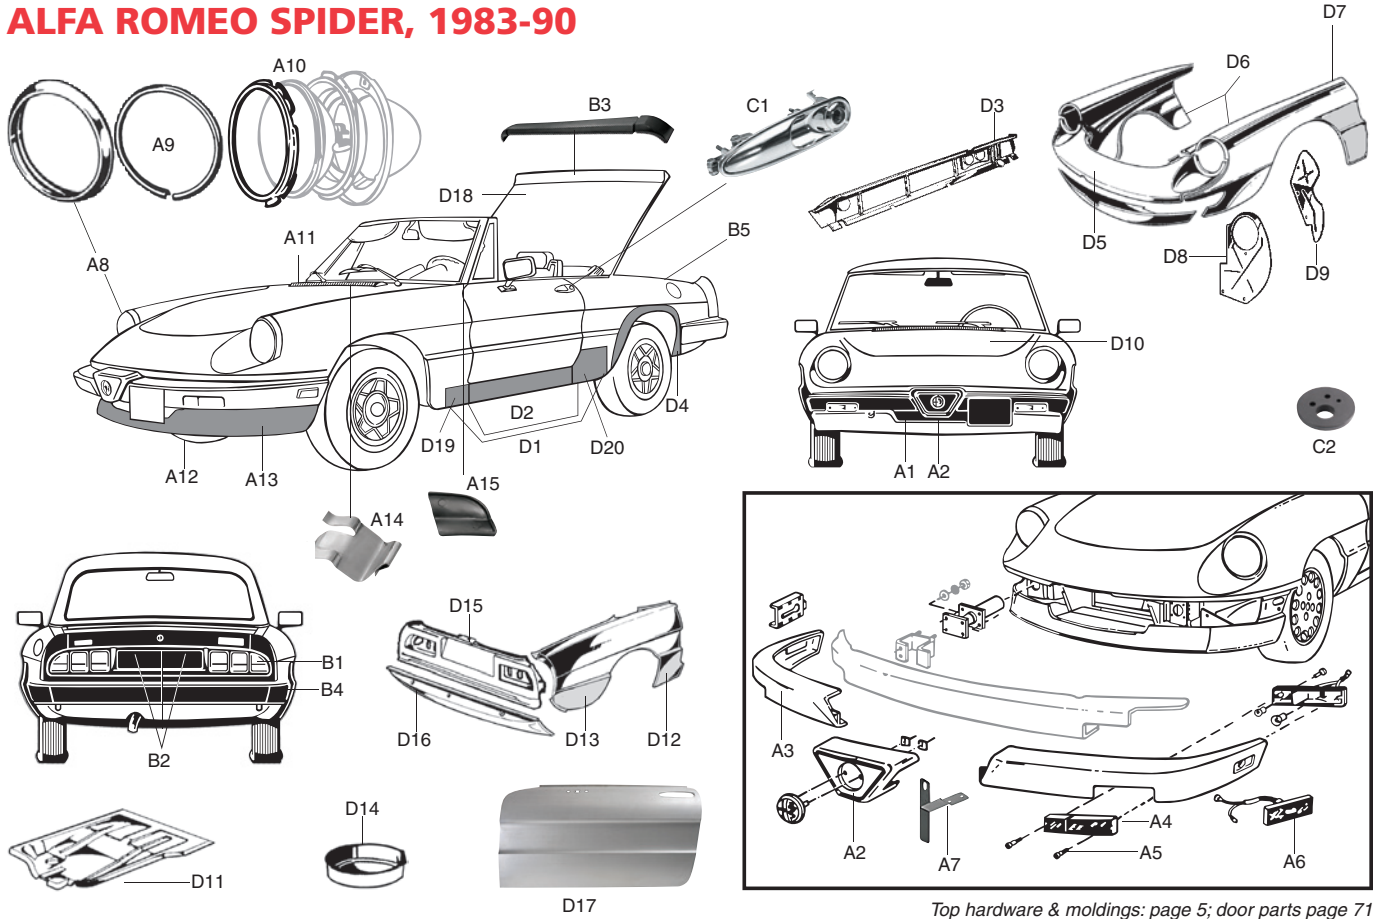

ALFA ROMEO SPIDER, 1983-90

Top hardware & moldings: page 5; door parts page 71

FRONT END

Item No.	Driver	Pass.	Price
A1	03767	—	\$124.50
A2	08284	—	229.00
A3	03625	08281	389.00
A4	23269	23273	32.95
A5	23399	23399	2.25
A6	23318	23318	79.50
A7	08301	—	48.50
A8	03804	83128	66.95
A9	83124	83125	69.50
A10	03819	—	8.50
A11	13524	13524	56.95
A12	43527	—	69.50
A13	43646	43646	5.25
A14	03508	—	124.00
A15	03844	03843	119.50
A16	43566	—	6.95
A17	34035	19039	7.95
A18	43643	—	27.50
A19	08518	08518	4.45

REAR

Item No.	Driver	Pass.	Price
B1	—	23332	\$274.50
B2	23409	—	549.00
B3	23296	—	48.50
B4	23297	—	19.50
B5	23295	—	39.50
B6	16061	—	398.00
B7	08287	—	618.00
B8	82722	—	24.95

MISCELLANEOUS

Item No.	Driver	Pass.	Price
C1	93534	93533	\$98.50
C2	43544	43544	6.50
C3	13287	13287	98.50
C4	43685	—	3.95
C5	43697	—	19.50

STEEL BODY PANELS

Item No.	Driver	Pass.	Price
D1	93306	93307	\$74.50
D2	103521	103522	118.50
D3	103523	103524	219.00
D4	103525	103526	329.00
D5	93348	93349	61.50
D6	93336	—	389.00
D7	03849	—	155.00
D8	93351	93353	449.00
D9	103514	103515	98.50
D10	03659	03658	71.50
D11	03662	03661	73.50
D12	03547	—	259.50
D13	03539	—	626.00
D14	03672	03669	285.00
D15	03667	03668	348.00
D16	103516	103517	79.50
D17	103518	103519	69.50
D18	103501	—	199.00
D19	03644	—	545.00
D20	03506	—	189.50
D21	03686	03687	269.00
D22	35410	—	574.00
D23	03863	03863	33.25
D24	03864	03864	43.75

* Shipped truck freight.

SPIDER HEADLAMP TRIM RINGS

During the Alfa Spider's long production run, two types of headlamp trim rings were used: chrome, which has the same finish back and front, and the original "Carello" stamp to the left of the screw hole, and stainless steel, which has a matte finish on the back with no markings. Knowing which type of trim ring is right for your car is a subtle—but important—part of keeping your Spider period-correct.