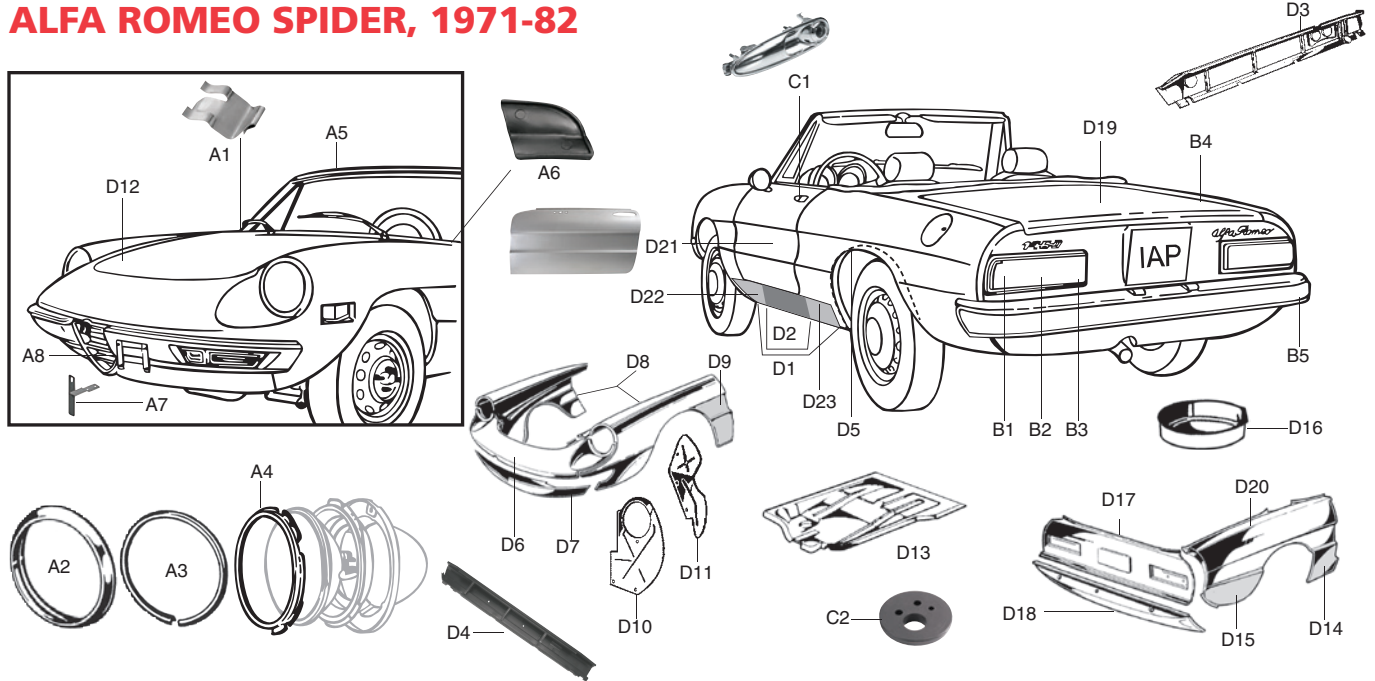

ALFA ROMEO SPIDER, 1971-82

FRONT END

Item No.	Item No.	Price
Driver	Pass.	
A1	Spring clip to hold cowl vent panel (in front of windshield); need 7	43566 — \$ 6.95
A2	Headlamp rim, stainless steel	03804 83128 66.95
A2	Headlamp rim, chrome, Carello	83124 83125 69.50
A3	Gasket for headlamp rim (does both sides)	03819 — 8.50
A4	Headlamp rim, stainless steel	13524 13524 56.95
A5	Windshield gasket	43527 — 69.50
A6	Rubber molding under windshield pillars	34035 19039 7.95
A7	Front license plate bracket, req. 2	08301 — 48.50
A8	Grille, chrome, 1971-74	93501 — 219.00
-	Under bumper light lens, 1975-82	81448 81448 43.50
-	Hood prop clip, 1980-82	03584 — 1.80
-	Hood rubber bump plug (req. 2)	43646 43646 5.25