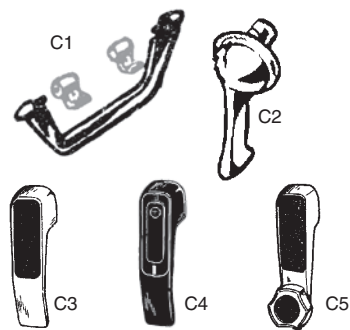

* Fits 1971-80 but color is amber (as 1981-82 cars).
 ** Shipped truck freight.
 *** Includes signal light and rubber trim. Mounting brackets not included.

STEEL BODY PANELS

Item No.	Item No.	Price
Driver	Pass.	
D1	Outer rocker repair panel	93306 93307 \$ 74.50
D2	Outer rocker panel, complete, as orig.	103521 103522 118.50
D3	Middle rocker panel	103523 103524 219.00
D4	Inner rocker panel	103525 103526 329.00
D5	Rear wheel arch repair section	93348 93349 61.50
D6	Upper nose cone	93367 — 479.00
D7	Lower nose cone	103512 — 169.00
-	Radiator lower support cross member	03849 — 155.00
-	Front bumper, complete, 1971-74***	03691 03689 559.00
D8	Front fender, Euro spec**	93358 93356 550.00
D9	Front fender rear repair section	103514 103515 98.50
D10	Front fender inner liner, front section	03659 03658 71.50
-	Cowl Panel, 1982-on	03547 — 259.50
D11	Front fender inner liner, rear section	03662 03661 73.50
D12	Engine hood**	03539 — 626.00
D13	Front floor pan section	03672 03669 285.00
-	Rear floor pan section	03667 03668 348.00
D14	Quarter panel, front section	103516 103517 79.50
D15	Quarter panel, rear section	103518 103519 69.50
D16	Spare tire well	103501 — 199.00
D17	Upper rear valance panel	03643 — 599.00
D18	Lower rear valance panel	03511 — 195.00
D19	Trunk Lid	35411 — 495.00
D20	Rear quarter panel (includes D14, 15)	03536 03537 679.00
D21	Door skin	03686 03687 269.00
D22	Front jack point	03863 03863 33.25
D23	Rear jack point	03864 03864 43.75

KEY BLANKS

FOR FIAT AND ALFA ROMEO

For information on key blanks for ignition and door locks, call us with the code number from the original key.

INNER DOOR HANDLES FOR ALFA ROMEO SPIDER, 1966-94

Vent Window Latch: